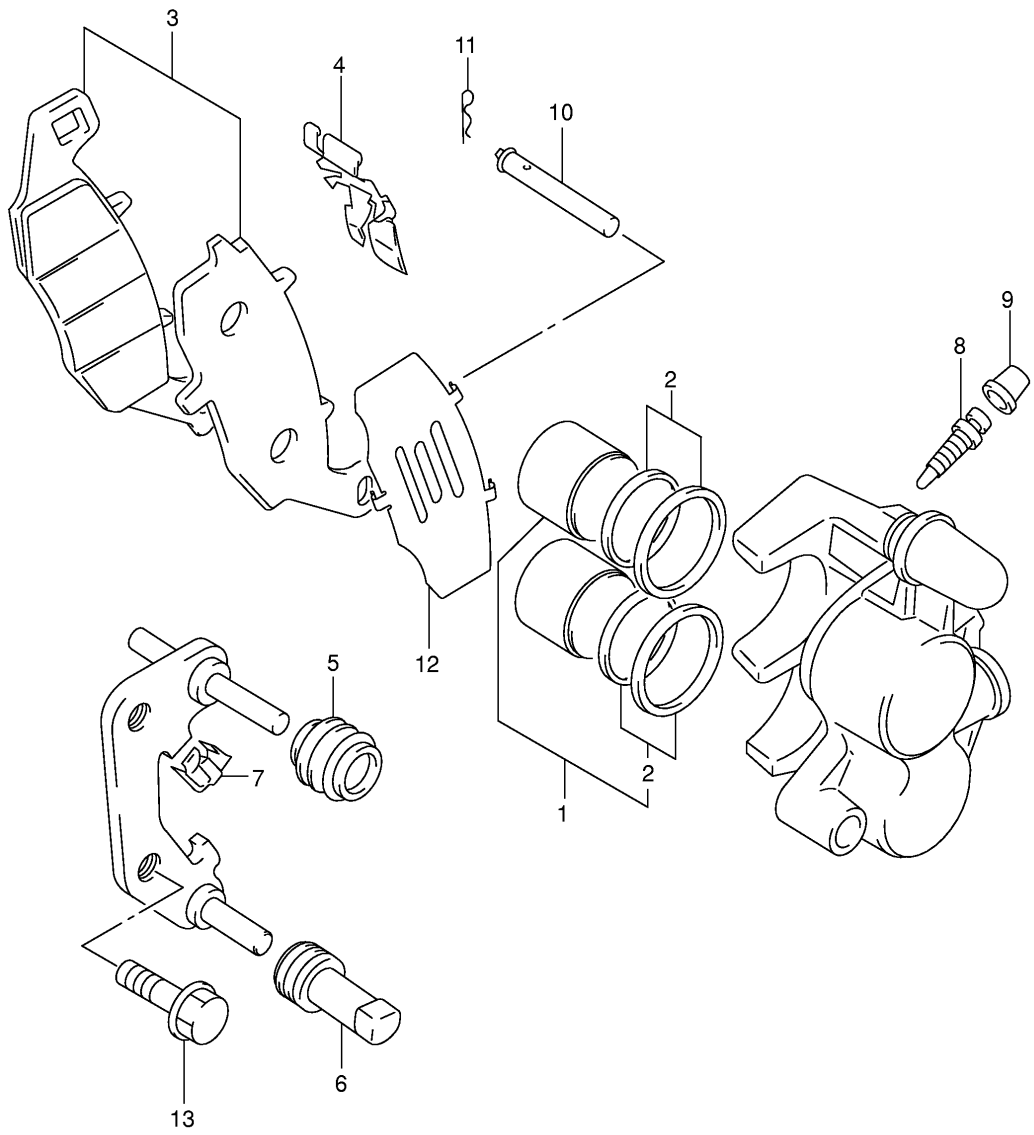

Ref No	Part No	Description
	59100-33D80	Caliper Assy, Front Rh
	59300-33D80	Caliper Assy, Front Lh
1	59300-33830	• . Piston Set
2	59300-33840	•• . Seal Set, Piston
3	59101-33850	• . Pad Set, Rh
3	59301-33850	• . Pad Set, Lh
4	59115-33D00	• . Spring Rh
4	59315-33D00	• . Spring Lh
5	59112-44B00	• . Boot
6	59313-36500	• . Insulator
7	59116-33D00	• . Guide
8	59121-18410	• . Bleeder
9	55156-66310	• . Cap
10	59141-44B01	• . Pin
11	69142-45000	• . Clip
12	59171-33D00	• . Shim
13	01550-10253	Bolt